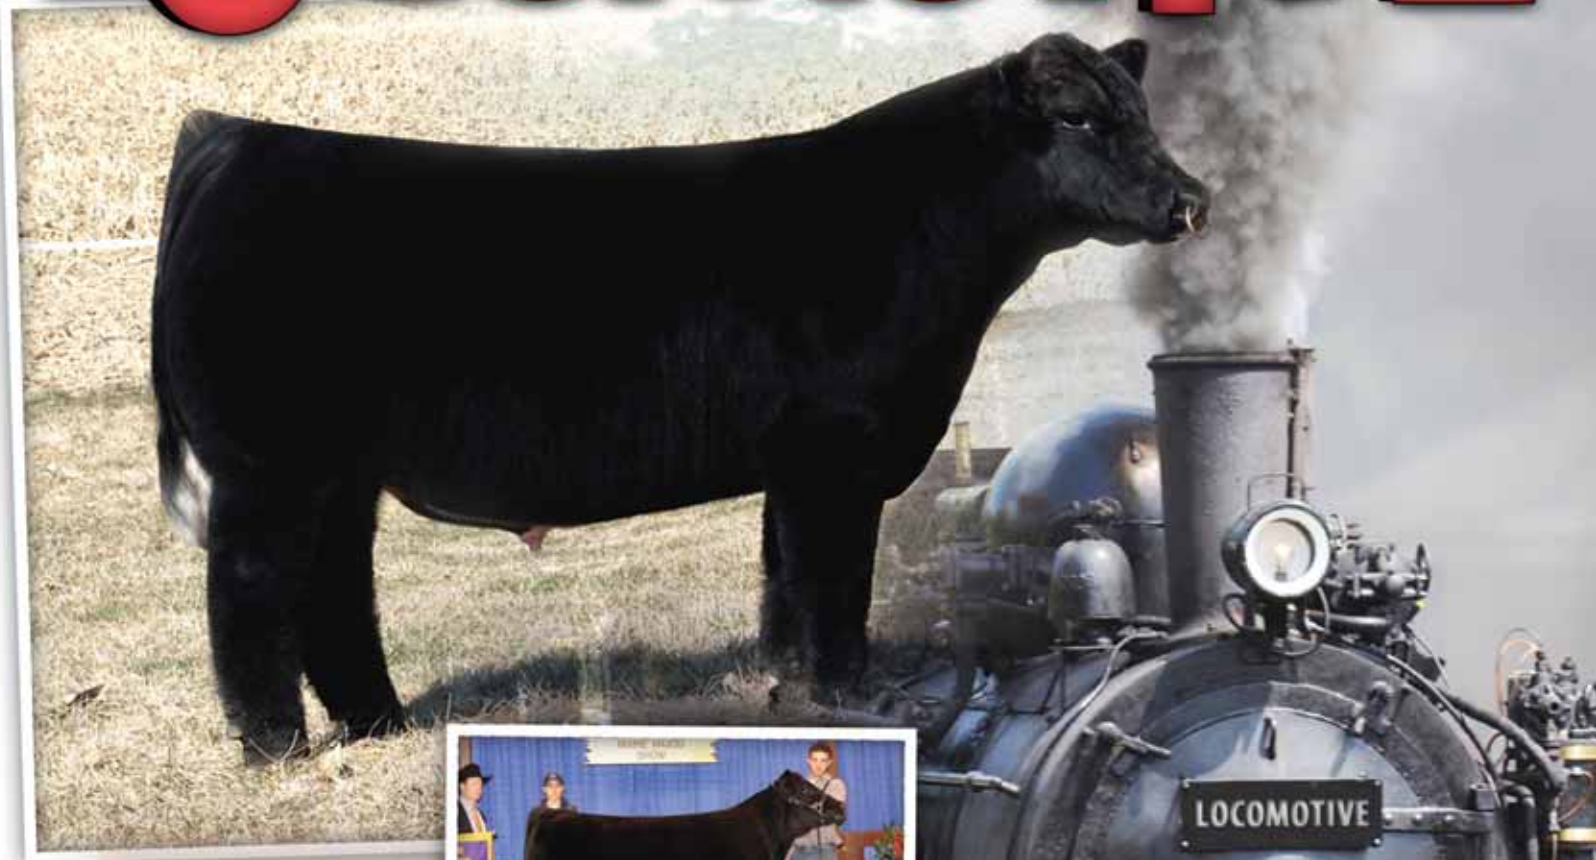

LOCOMOTIVE

Locomotive's Dam:
2005 National Champion
Maine-Anjou Female

sire: Heat Wave

dam: Legacy Plus X Draft Pick

dob: 2/1/2009 • bw: 92 lbs

THC • PHAF

Reg. Chi & MaineTainer

Spring Lease Available!
Place Your Semen Order Today!

Hueber Show Cattle
Matt, Ashley & Payton Hueber
815.761.7423 • huebershowcattle.com

Double R Farms
Milton, Derek & Brayden Rapp
815.712.4327 • rappcattle@aol.com

**GET ON THE
RIGHT TRACK!**

WITH LOCOMOTIVE. ORDER SEMEN TODAY!