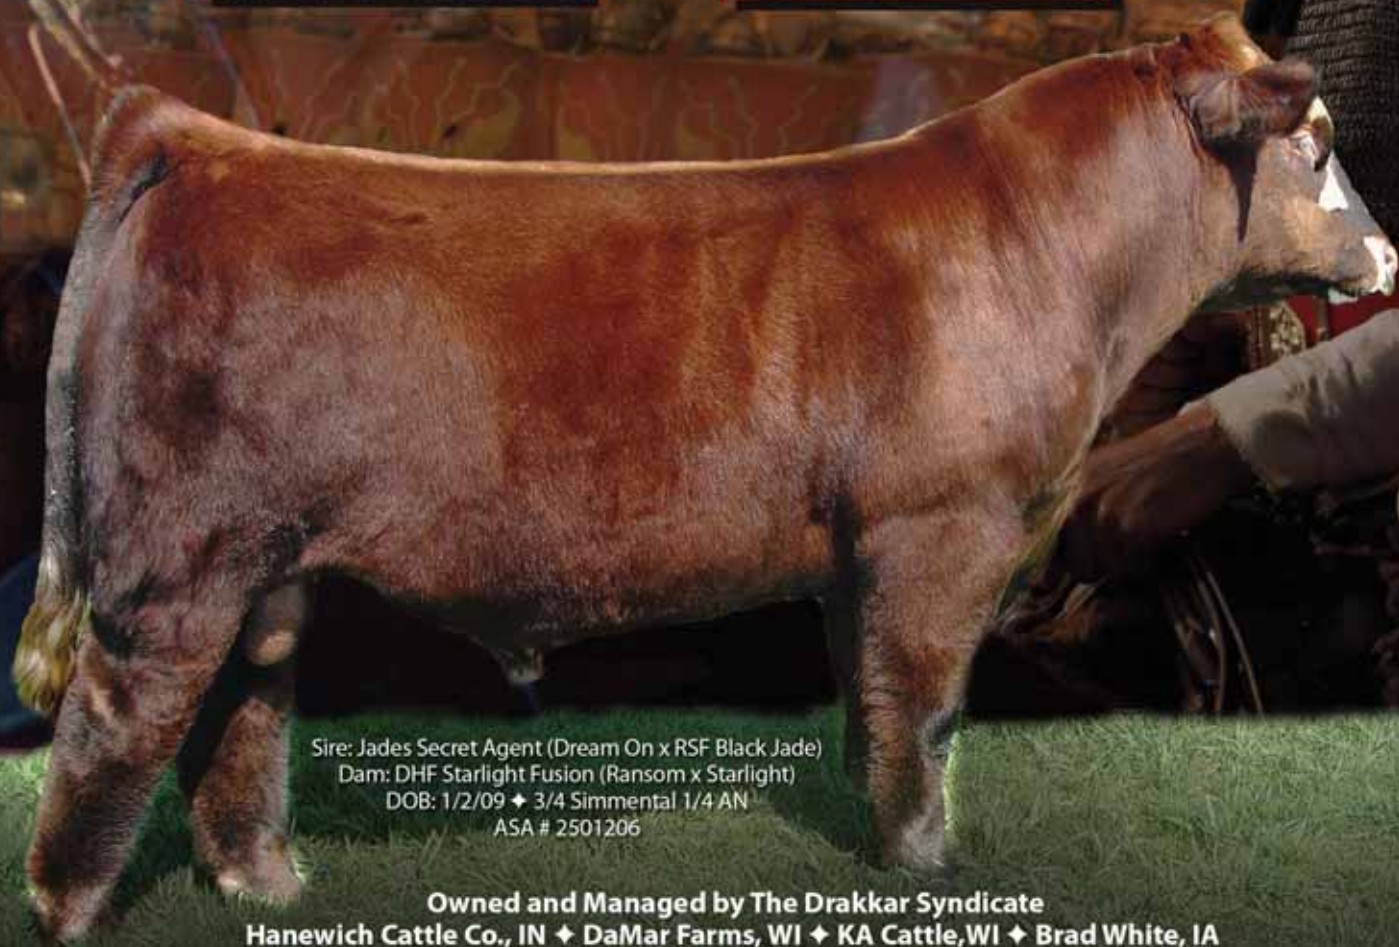

DRAKKAR

More maternal power than you could ever imagine backed by multiple breed leading matriarchs!

+

=

Sire: Jades Secret Agent (Dream On x RSF Black Jade)
Dam: DHF Starlight Fusion (Ransom x Starlight)
DOB: 1/2/09 ♦ 3/4 Simmental 1/4 AN
ASA # 2501206

Owned and Managed by The Drakkar Syndicate
Hanewich Cattle Co., IN ♦ DaMar Farms, WI ♦ KA Cattle, WI ♦ Brad White, IA

LIMITED semen packages available. For information and availability, contact Hanewich Cattle Co.