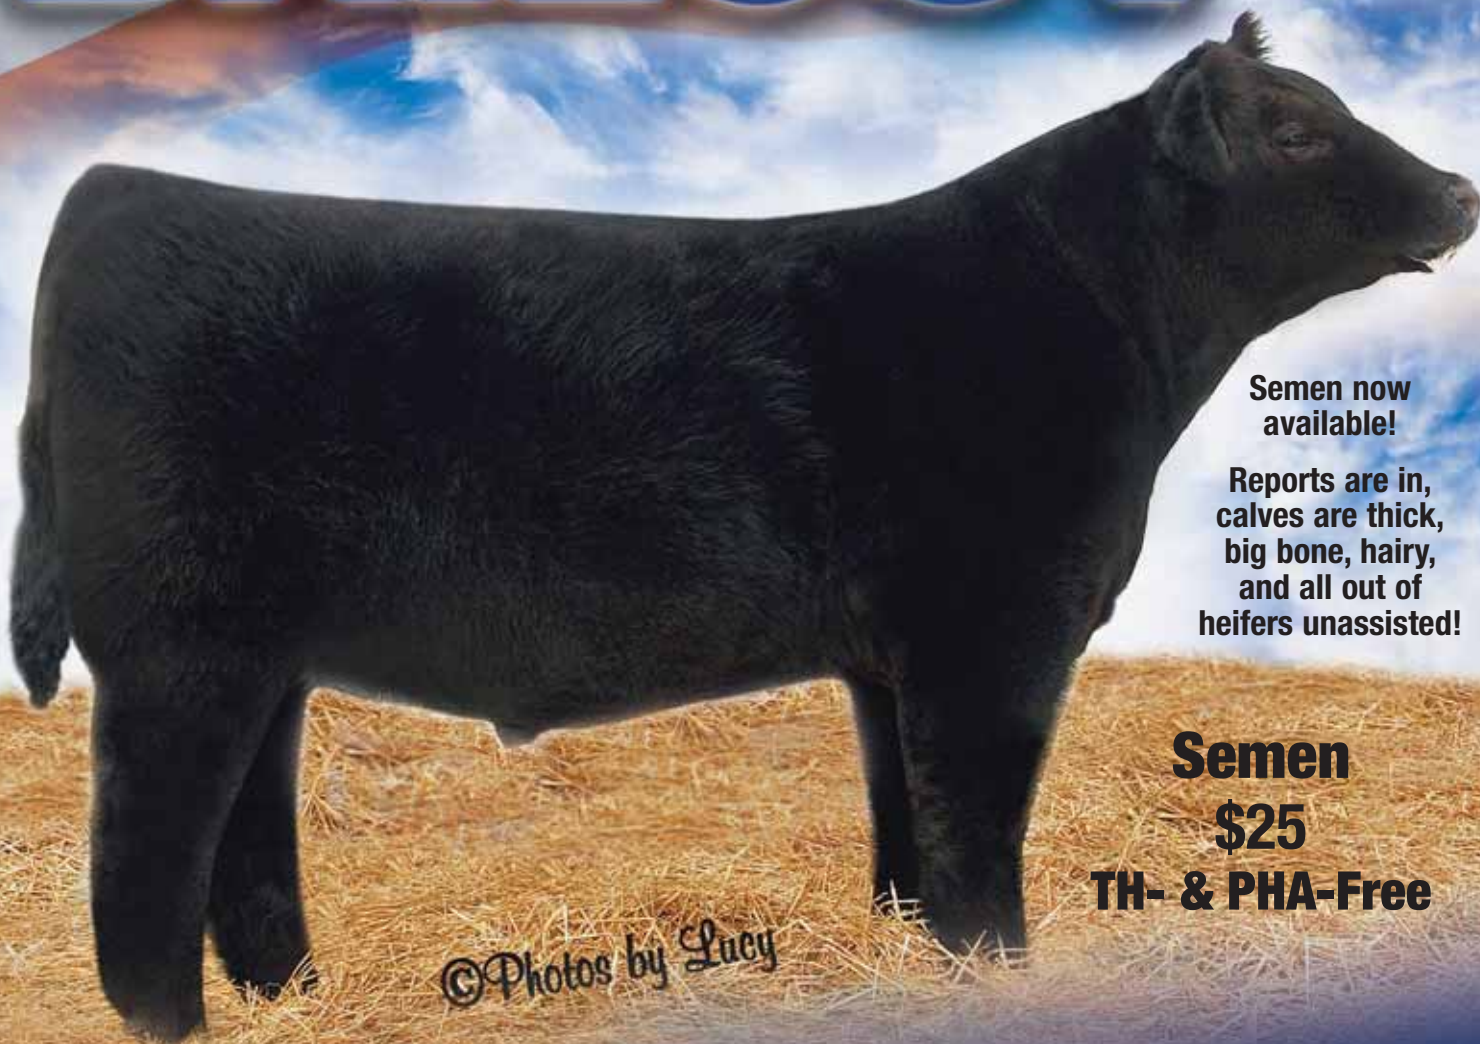

Who's

BAILOUT

Semen now available!

Reports are in, calves are thick, big bone, hairy, and all out of heifers unassisted!

Semen

\$25

TH- & PHA-Free

©Photos by Lucy

the undisputed

stimulus package

Sire: Who Made Who
MGS: Meyer 734

DOB: 3-20-08
BW: 79 lbs.

Jim, Robin, Jimmy,
Tabitha, & Alexis Clifford
Clifford Show Stock
1835 CR 39
Waterloo, IN 46793
260.760.9514

Roger, Shelly, Levi, Lynn,
Rebekah, & Samuel Diehm
Diehm Show Team
10426 N 1000 E
Kendallville, IN 46755
260.343.9688 • 260-318-2770